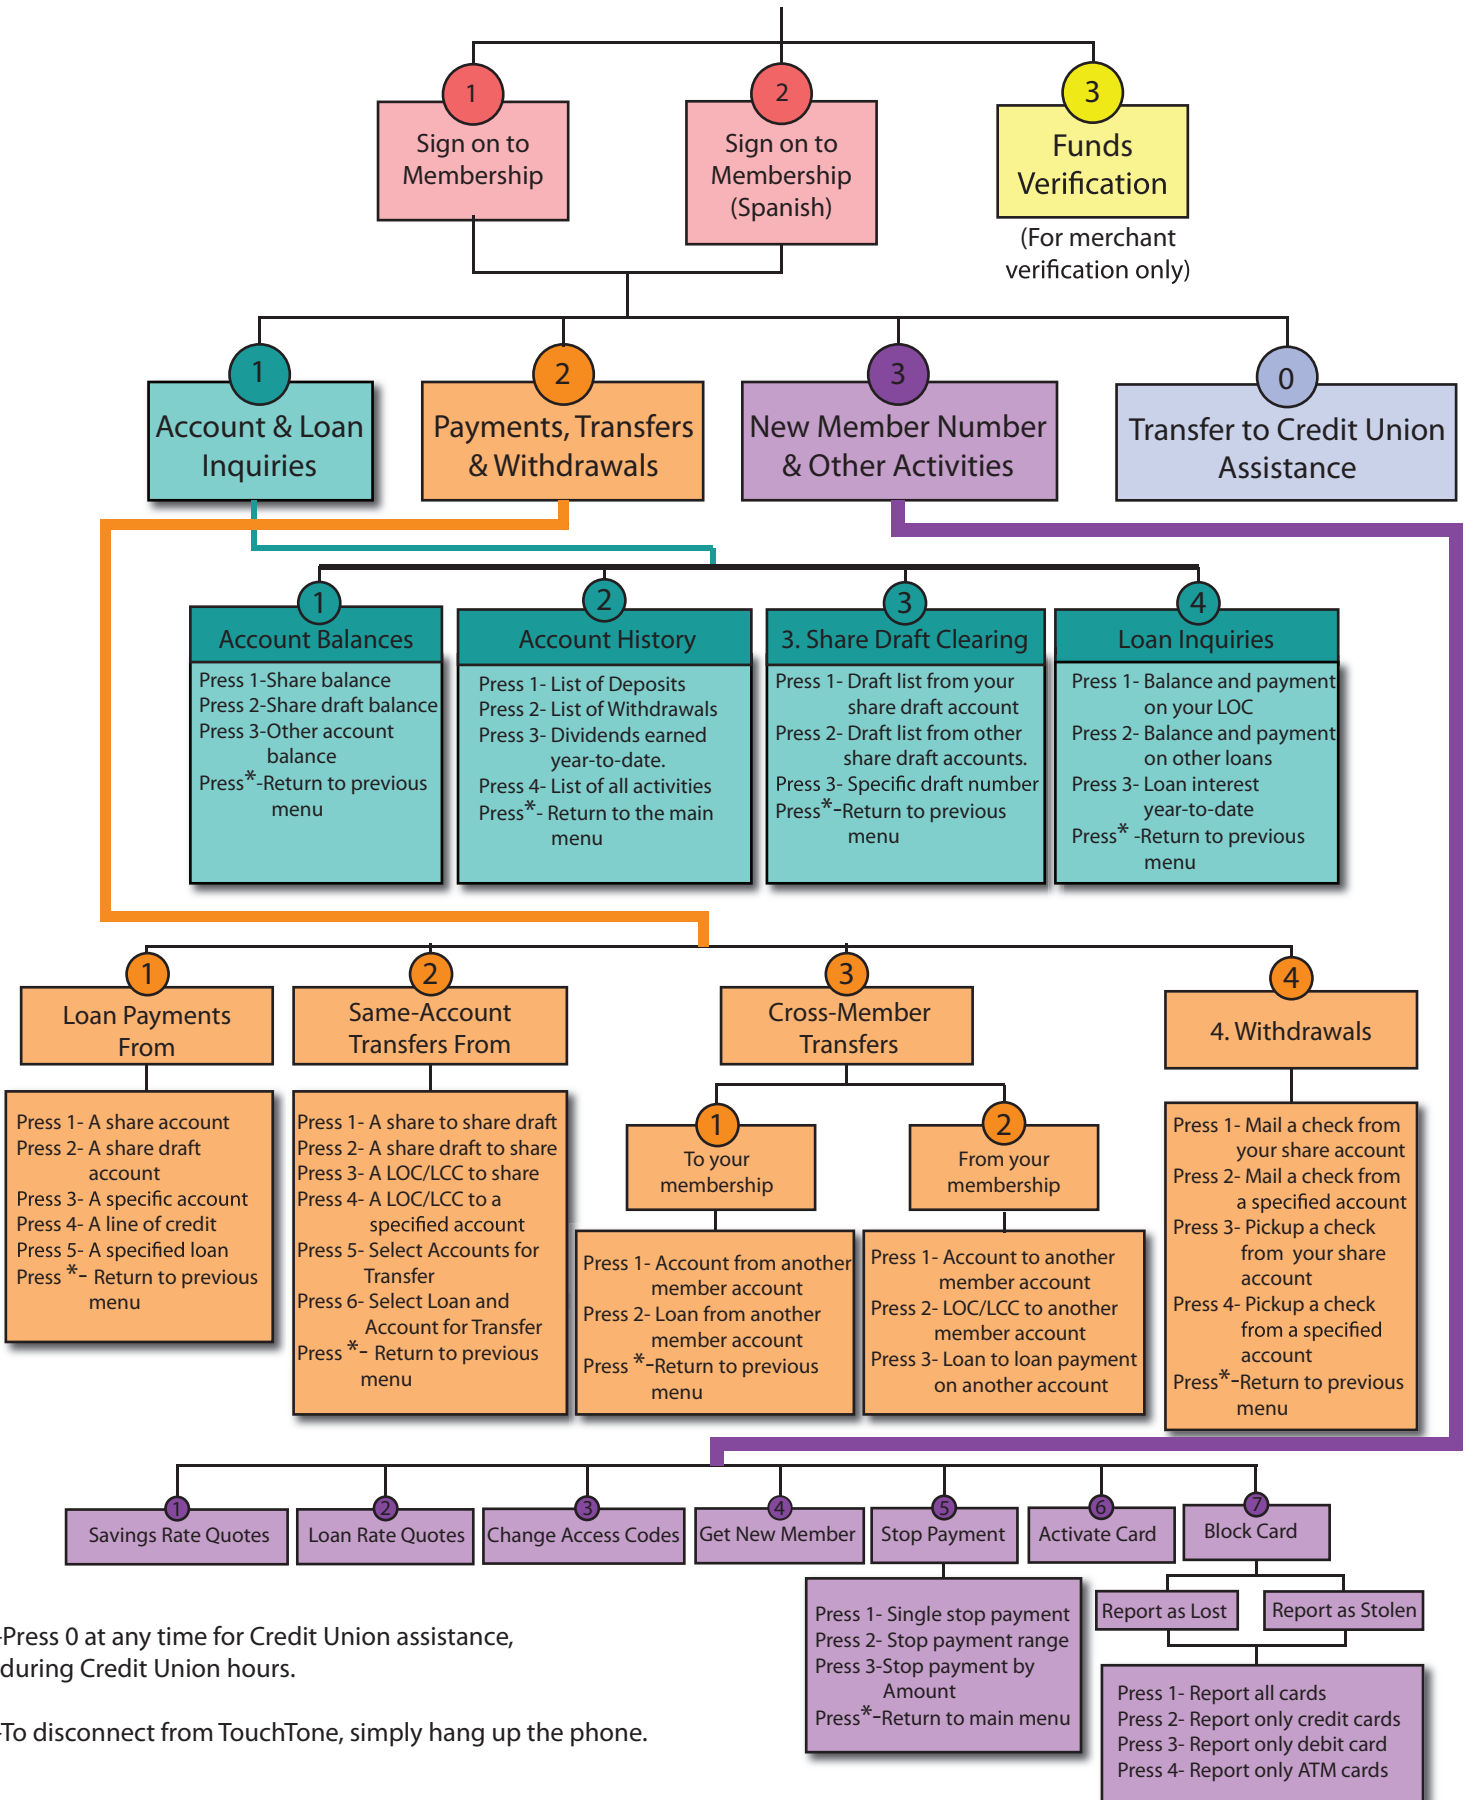

# Constellation TouchTone 24 Guide

301-320-5300 | 1-800-634-4093

-Press 0 at any time for Credit Union assistance, during Credit Union hours.

-To disconnect from TouchTone, simply hang up the phone.